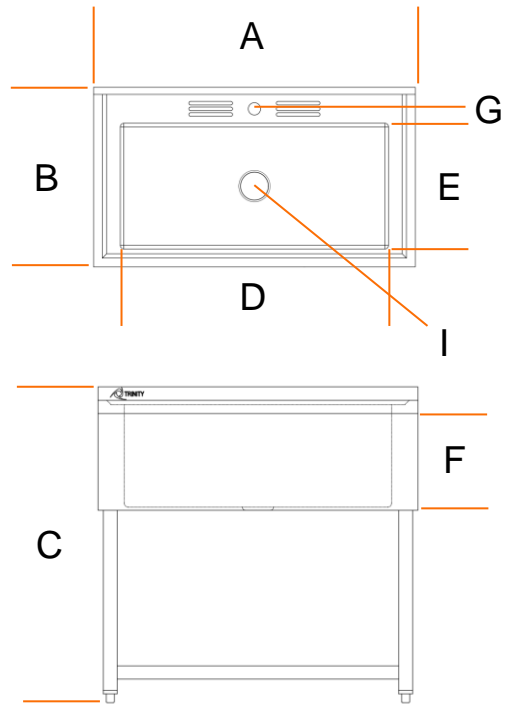

**TRINITY STAINLESS STEEL UTILITY SINK
WITH PULL-OUT FAUCET SPECIFICATIONS
Model # CTHA-0323 / THA-0323 / THAPBK-0323**

A	Overall Width	36"
B	Overall Depth	20"
C	Overall Height (including faucet)	35.5" (49.2")
D	Bowl Width	30"
E	Bowl Depth	14"
F	Bowl Height	11.5"
G	Faucet Mounting Hole Size	1-3/8"
H	Faucet Water Supply Fitting Size	3/8"
I	Drain Mounting Hole Size	3-1/2"
J	Drain Bottom Fitting Size	1-1/2"
K	Max Flow Rate @ 60PSI	1.8gpm